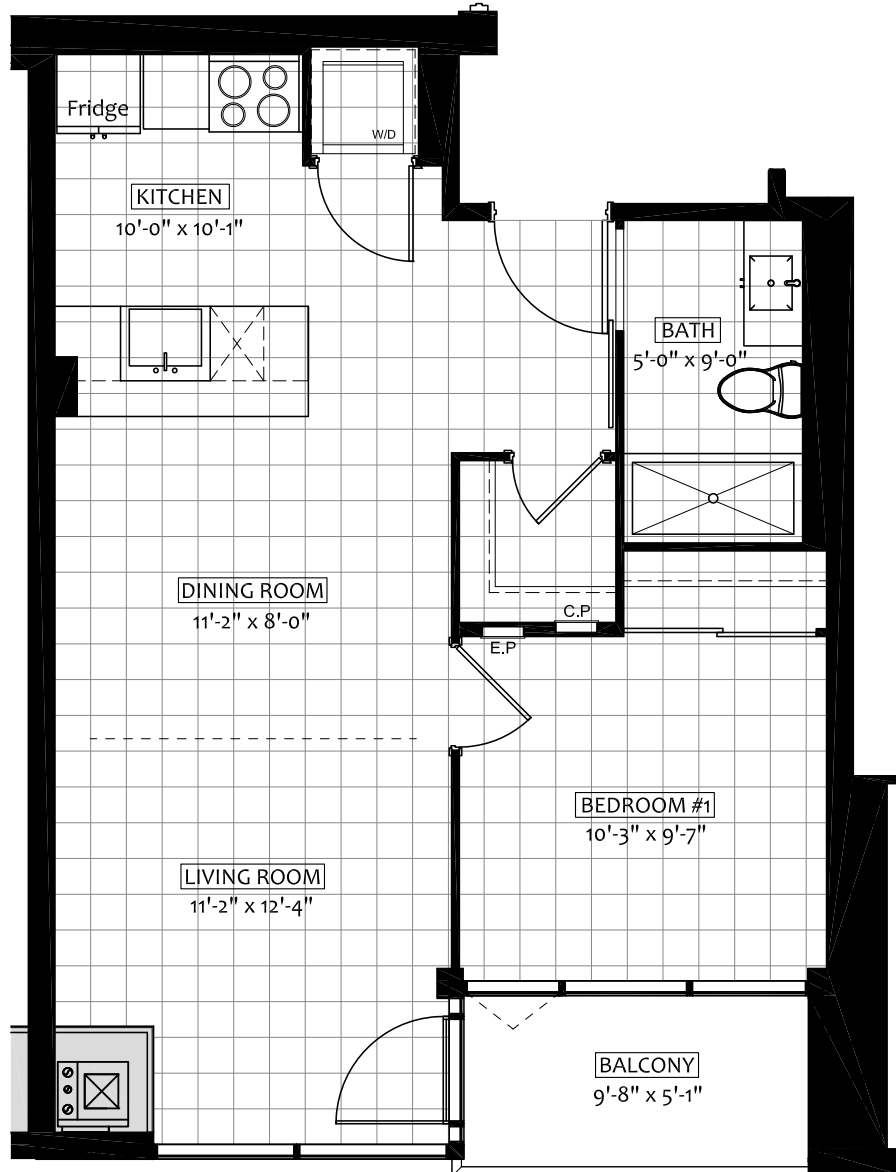

Wellings®
OF WHITBY

WAYFINDER

1 BEDROOM

INTERIOR: 610 SQ FT

BALCONY: 49 SQ FT

ILLUSTRATIONS FOR MARKETING PROPOSES ONLY. SIZES MAY VARY SLIGHTLY.