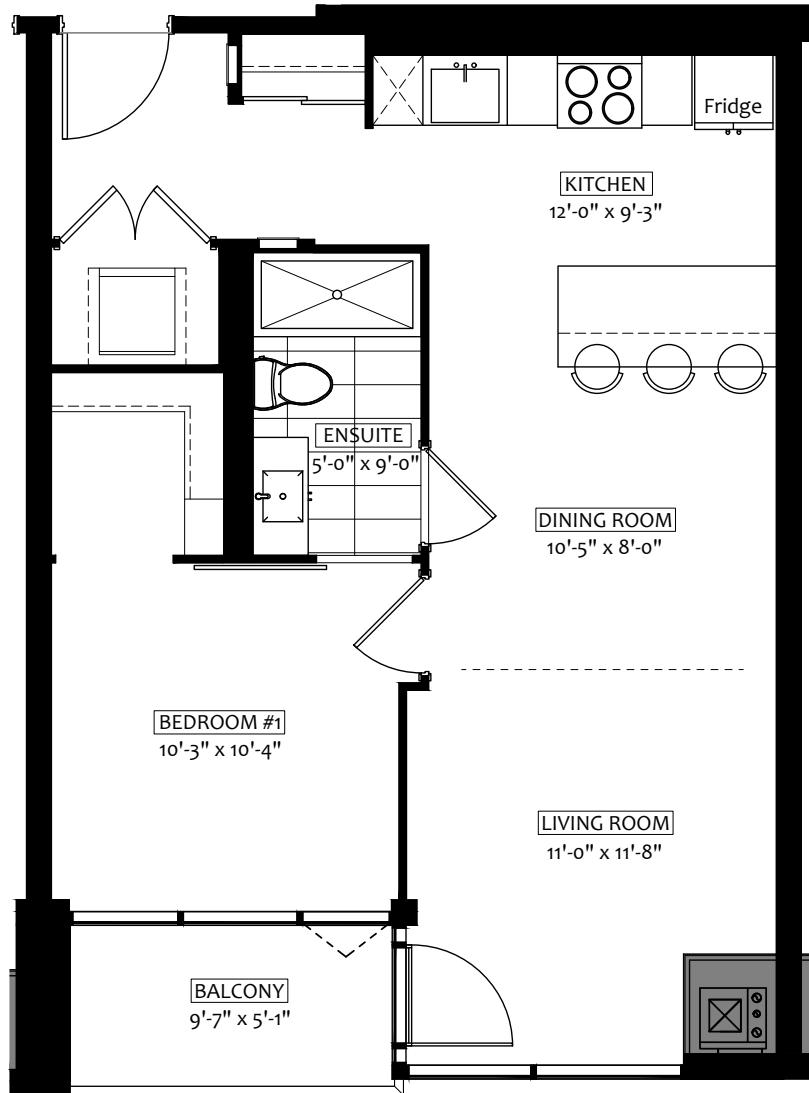

UNIT AREAS MAY VARY. SOME UNITS OF THE SAME TYPE WILL BE REVERSED.
 SEE KEY PLANS.
 ROOM DIMS REVD PER SITE MEASUREMENTS SEPT24'24

MAVERICK (1 BEDROOM)
 TOTAL: 657 sq.ft.
 SUITE: 608 sq. ft. / BALCONY: 49 sq.ft.

Although every effort is made to reflect actual measurements, the marketing drawings may not be exact duplicates of final measurements.